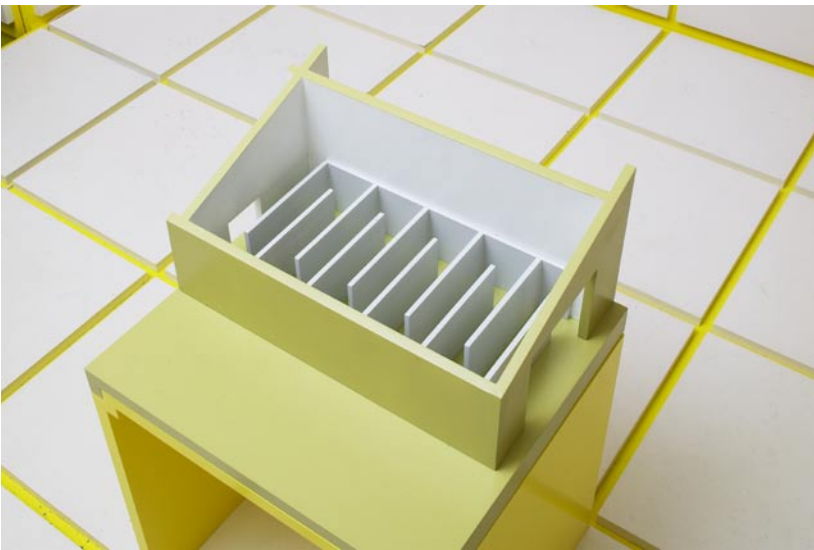

Roof of the rooms removed

Models 1:30
PSS_M

AVPD

W 05-2004

Closed model

Roof removed

Models 1:30
PSS_SSO

AVPD

W 05-2004

Closed model

Roof removed

Roof of the rooms removed

Models 1:30

AVPD

W 05-2004

TITLE : Models 1:30

YEAR : 2004

MEASURES : w 44 cm x l 44 cm x h approx. 18 cm

MATERIALS : Mdf, glue, paint

EDITION : 1 editions

The three models represent each an 1:30 scale model of the three installations Possession II, PSS_M and PSS_SSO.